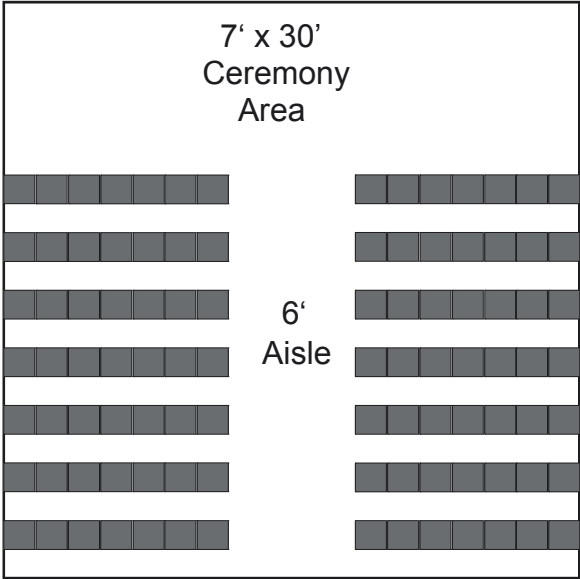

Special Events of New England, LLC

TENT & PARTY RENTAL SERVICE

www.SpecialEventsofNE.com

800-924-8389

- 30' x 30' Frame Tent
- (1) 7' x 30' Ceremony Area
- (1) 6' Aisle
- (98) Chairs
 - ** (7) rows of 14 chairs each
 - ** each chair has a 20" width allowance
 - ** 3' row spacing

Sample layout for a ceremony for up to 98 guests in a 30' x 30' Frame Tent