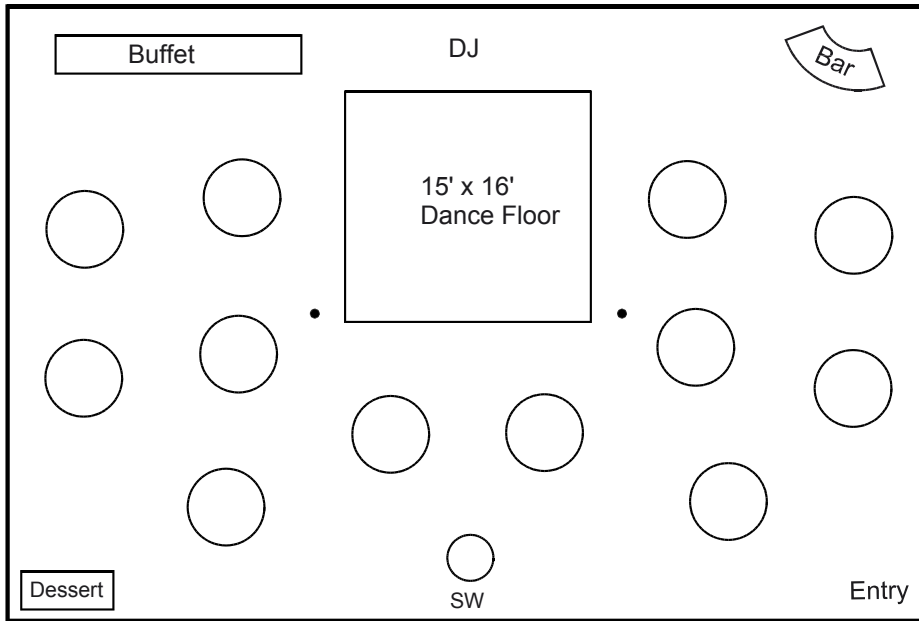

Special Events of New England, LLC

TENT & PARTY RENTAL SERVICE

www.SpecialEventsofNE.com

800-924-8389

- (1) 40' x 60' Tent
- (1) 15' x 16' Dance Floor
- (1) Serpentine Bar Table
- (1) 6' Dessert Table
- (1) 16' Buffet Table (2-8')
- (1) 36" Round Sweetheart Table
Seats 2
- (12) 60" Round Tables
Seats 96 at 8 per table
Seats 120 at 10 per table

Sample layout for a reception with 98 to 122 guests in a 40' x 60' tent.