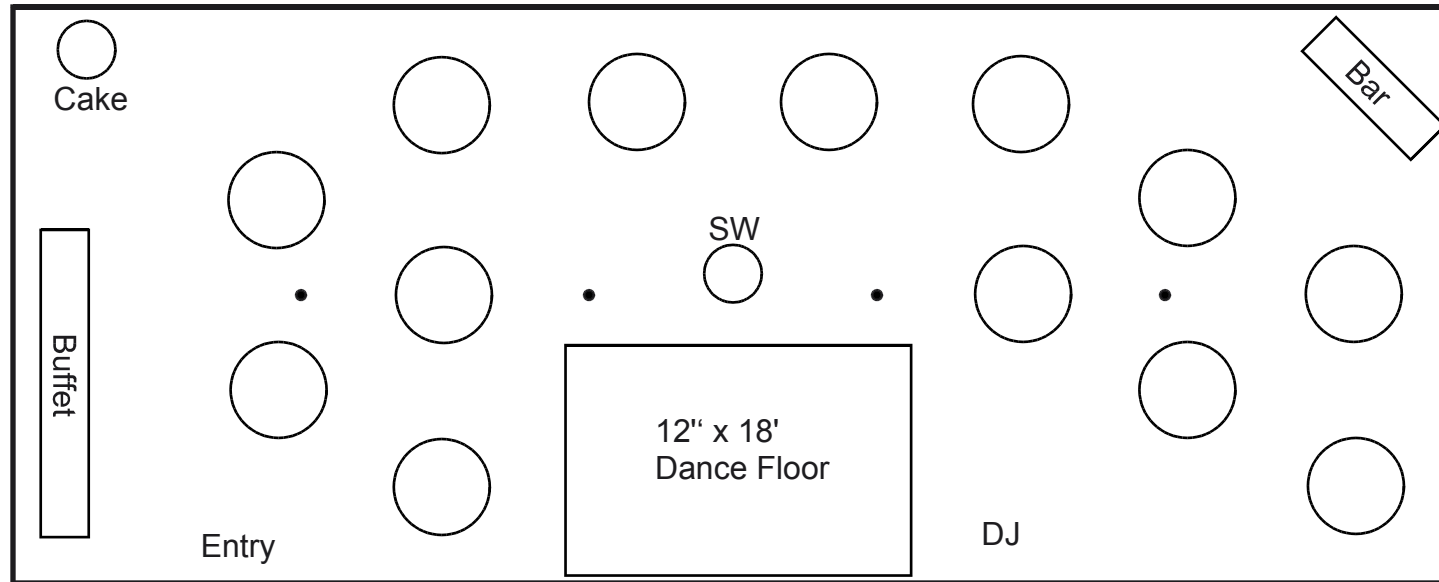

Special Events of New England, LLC

TENT & PARTY RENTAL SERVICE

www.SpecialEventsofNE.com

800-924-8389

- (1) 30' x 75' Tent
- (1) 12' x 18' Dance Floor
- (1) 16' Buffet Table (2-8')
- (1) 8' Bar Table
- (1) 36" Round Cake Table
- (1) 36" Round Sweetheart Table
Seats 2
- (13) 60" Round Tables
Seats 104 at 8 per table
Seats 130 at 10 per table

Sample layout for a reception with 106 to 132 guests in a 30' x 75' tent.