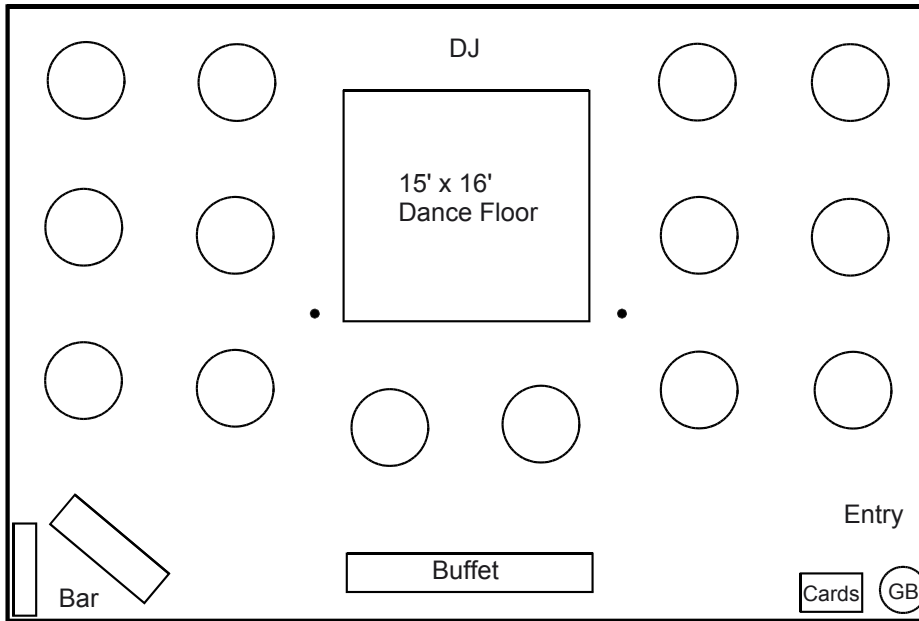

Special Events of New England, LLC

TENT & PARTY RENTAL SERVICE

www.SpecialEventsofNE.com

800-924-8389

- (1) 40' x 60' Tent
- (1) 15' x 16' Dance Floor
- (1) 36" Round Guest Book Table
- (1) 4' Place Card Table
- (1) 8' Bar Front Table
- (1) 6' x 18" Bar Back Table
- (1) 16' Buffet Table (2-8')
- (14) 60" Round Tables
 - Seats 112 at 8 per table
 - Seats 140 at 10 per table

Sample layout for a reception with 112 to 140 guests in a 40' x 60' tent.