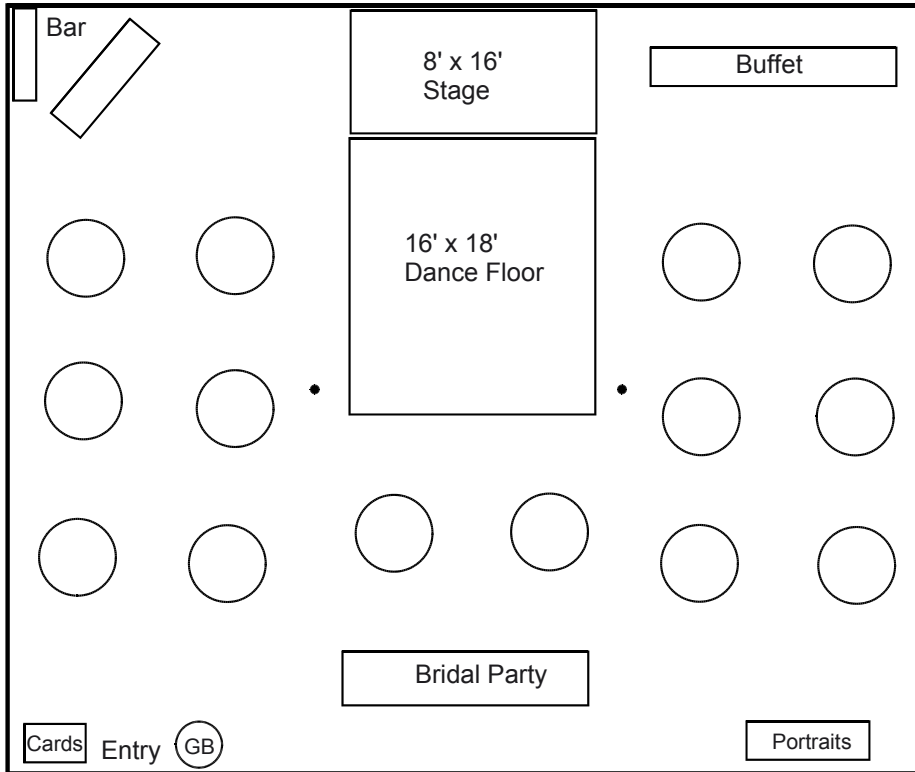

Special Events of New England, LLC

TENT & PARTY RENTAL SERVICE

www.SpecialEventsofNE.com

800-924-8389

- (1) 50' x 60' Tent
- (1) 16' x 18' Dance Floor
- (1) 36" Round Guest Book Table
- (1) 4' Place Card Table
- (1) 8' Portrait Table
- (1) 8' Bar Front Table
- (1) 6' x 18" Bar Back Table
- (1) 16' Buffet Table (2-8')
- (14) 60" Round Tables
 - Seats 112 at 8 per table
 - Seats 140 at 10 per table
- (1) 42" wide x 16' Bridal Party Table
 - Seats up to 16

Sample layout for a reception with 128 to 156 guests in a 50' x 60' tent.